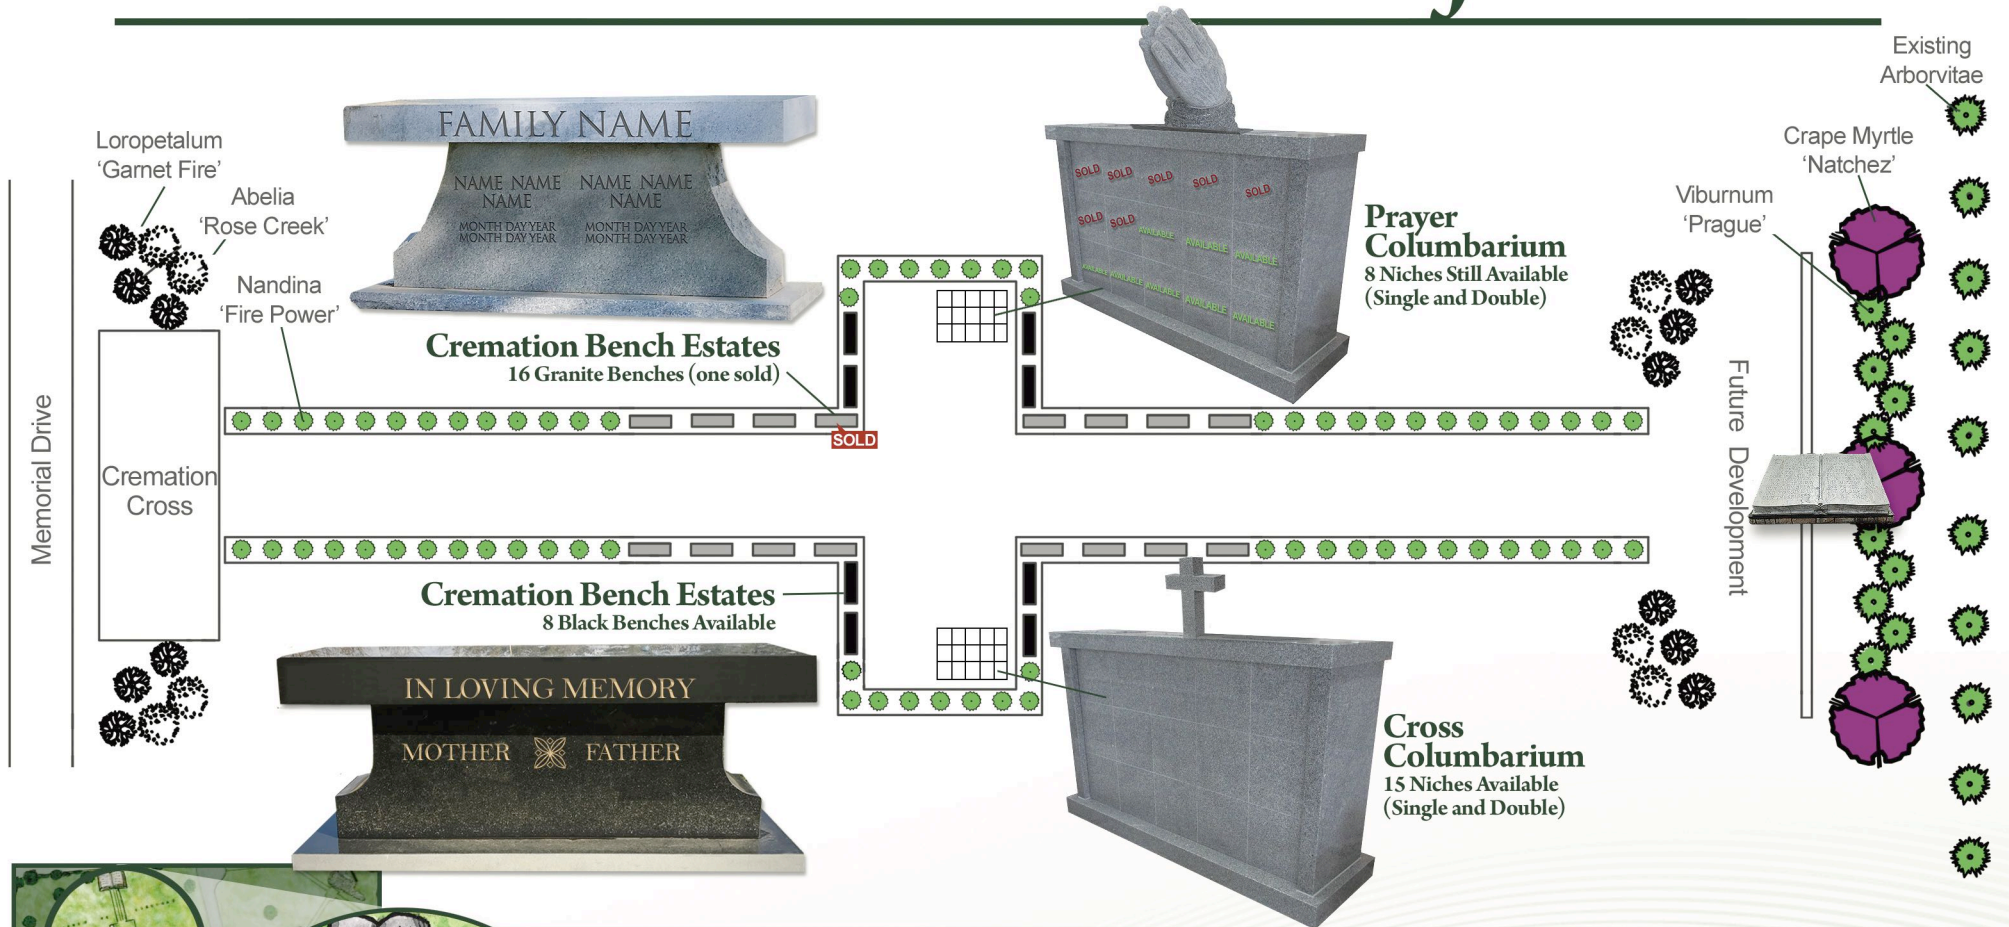

## CEDAR LAWN MEMORIAL PARK

5070 COVE ROAD • ROANOKE, VA 24017  
WWW.THEFAIRVIEWGROUP.ORG

540.344.4263

# A MEMORIAL GARDEN FOR CREMATION IS UNDERWAY AT CEDAR LAWN

# Cremation Cross in the Garden of Devotion